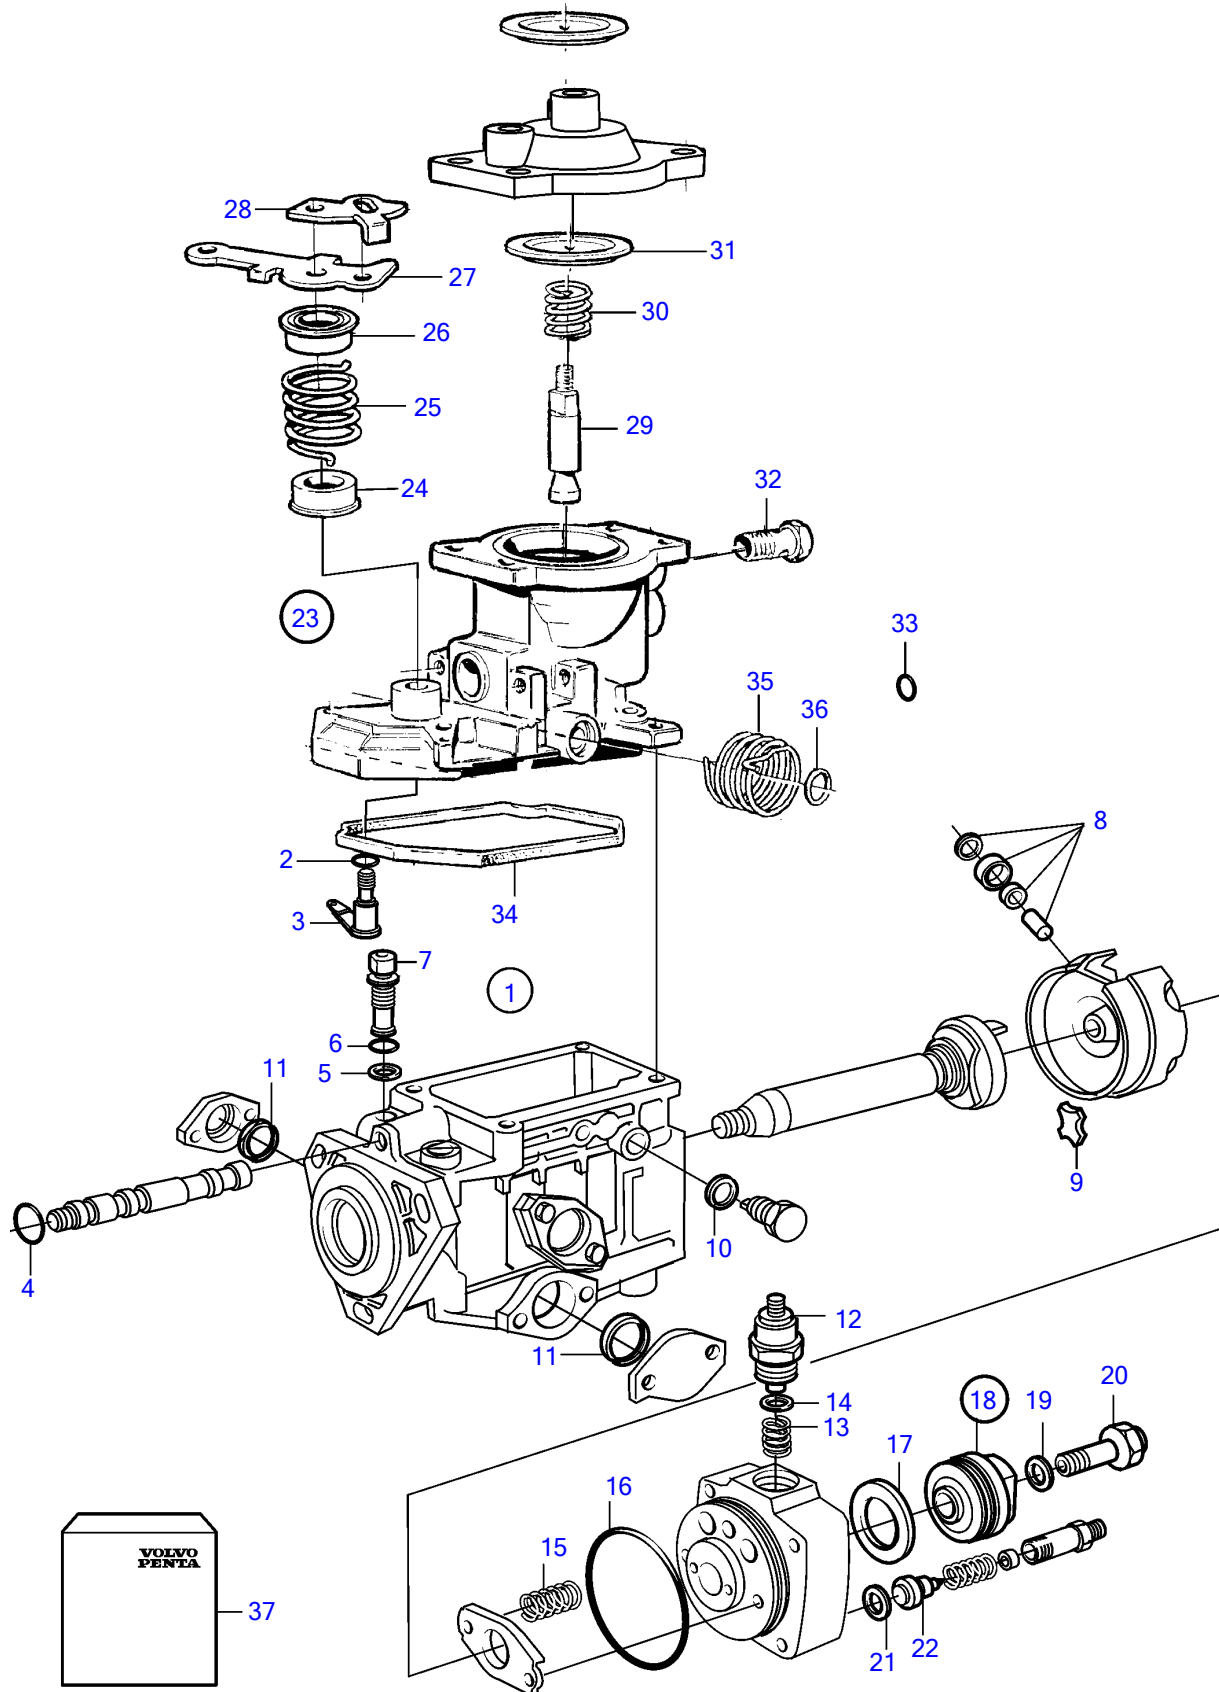

TMD31L-A

TMD31L-A

REF	PART NO.	QTY	DESCRIPTION	NOTES
1	3581579	1	Injection pump	
2	243567	1	• Sealing ring	Included in gasket kit.
3	(244959)	1	• Shaft	Obsolete part
4		1	• O-ring	
5	861520	1	• O-ring	Included in gasket kit.
6	243520	1	• Sealing ring	Included in gasket kit.
7	844179	1	• Valve	
8		1	• Overhaul kit	
9	(3582489)	1	• Absorber	Obsolete part
10	1699759	1	• Gasket	
11	838445	2	• O-ring	Included in gasket kit.
12		1	• Stop solenoid	12V
13	861208	1	• • Spring	
14	243572	1	• O-ring	
15		1	• Spring kit	
16	(243555)	1	• Sealing ring	Included in gasket kit., Obsolete part
17	(838402)	1	• O-ring	Obsolete part
18	861491	1	• Screw	
19		1	• • Gasket	
20		1	• • Screw	
21	845738	4	• Washer	
22	(859335)	4	• Delivery valve	Obsolete part
23		1	• Governor	
24		1	• Spring disc	
25		1	• Spring	
26		1	• Spring disc	
27		1	• Lever	
28		1	• Lever	
29		1	• Screw	
30		1	• Compression spring	
31		1	• Diaphragm	
32		1	• Screw	
33		1	• O-ring	
34		1	• Gasket	
35	(859462)	1	• Spring	Obsolete part
36	3582602	1	• O-ring	Included in gasket kit.
37	3582603	1	Gasket kit	